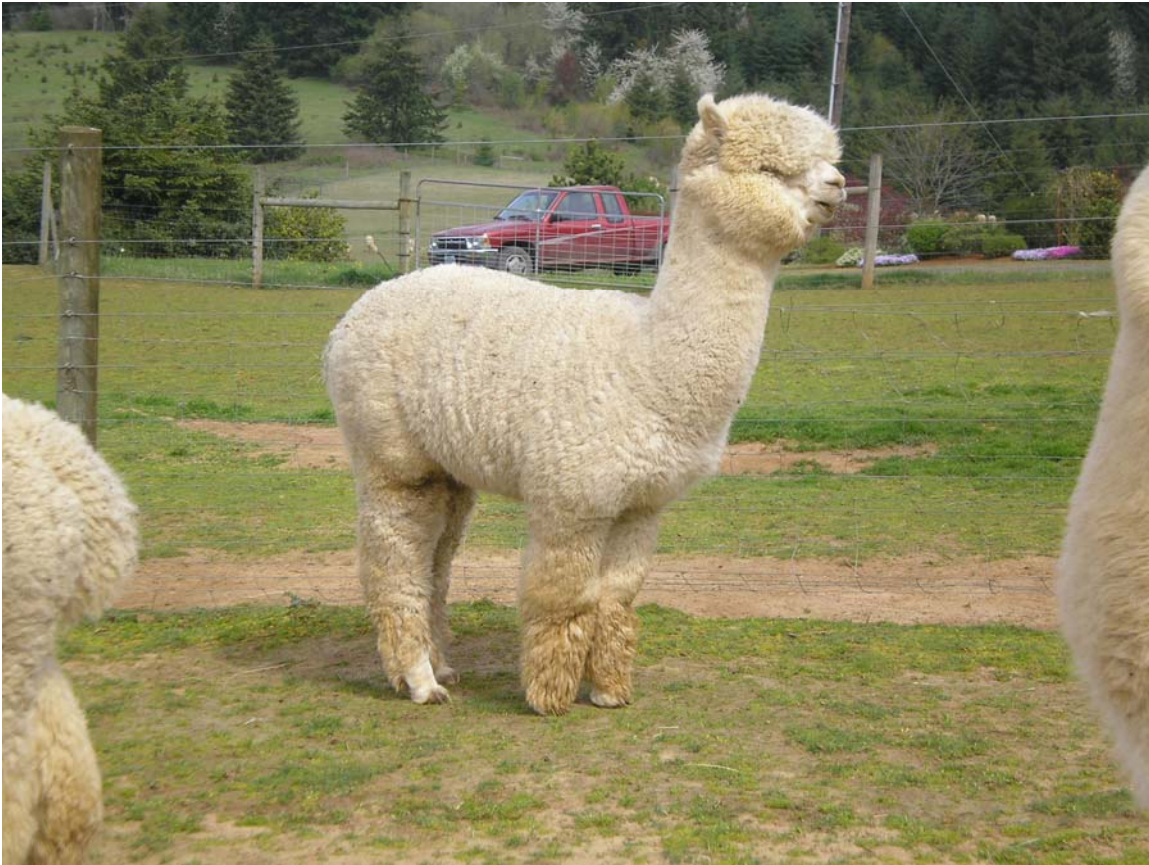

# Timberland Alpacas

## Hemingway's Hemiaccoyo Grand Slam

Grand Slam is a white, full Hemiaccoyo male with an impeccable pedigree that is strongly directed to Hemingway's genetics. A grandson of Victor and Sara's Sahara, Grand Slam's sire, Peruvian Hemingway, is the most renowned sire in our industry. His dam, Victor's Hemiaccoyo Valia, is herself a Champion. Grand Slam is TIMBERLAND ALPACAS' very last son from Hemingway, and is also one of the youngest Hemingway male offspring in the country. His dam, a Hemingway granddaughter, was very purposefully bred to her grandfather to create the perfect line breeding of Hemingway genetics. One look at his impressive size and presence, and it is evident that here is no loss of hybrid vigor in this young male. Grand Slam may be the only herd sire in this country that can boast those genetics. He is a fitting tribute to TIMBERLAND'S long and fruitful ownership of Hemingway, since TIMBERLAND owned the very first Hemingway male offspring in the U.S., and is now privileged to own

one of the very last. Grand Slam is just starting his breeding career. Like his sire, Grand Slam's powerful attributes include fineness and consistency of micron (17 at first and second shearings), strength of bone and conformation. Added as a huge bonus is the inheritance of staple length and physical size and presence of his dam, Victor's Valia, "Slam", as he is affectionately called, is one very impressive looking male. Show Record: 2007 AWE (Level V) 1<sup>st</sup> Full Fleece Senior Juvenile White Males (out of 9); 2008 AWE (Level V) 1<sup>st</sup> Full Fleece Yearling White Males (out of 13); 2008 CABA (Level IV) 3<sup>rd</sup> Full Fleece Yearling White Males (out of 13), 2009 Alpacalooza (Level V) 1<sup>st</sup> Full Fleece Two Year and Older White Males (out of 9), and finally, 2009 White Male Champion, Alpacalooza (out of 54). Slam will begin his breeding at TIMBERLAND this spring.