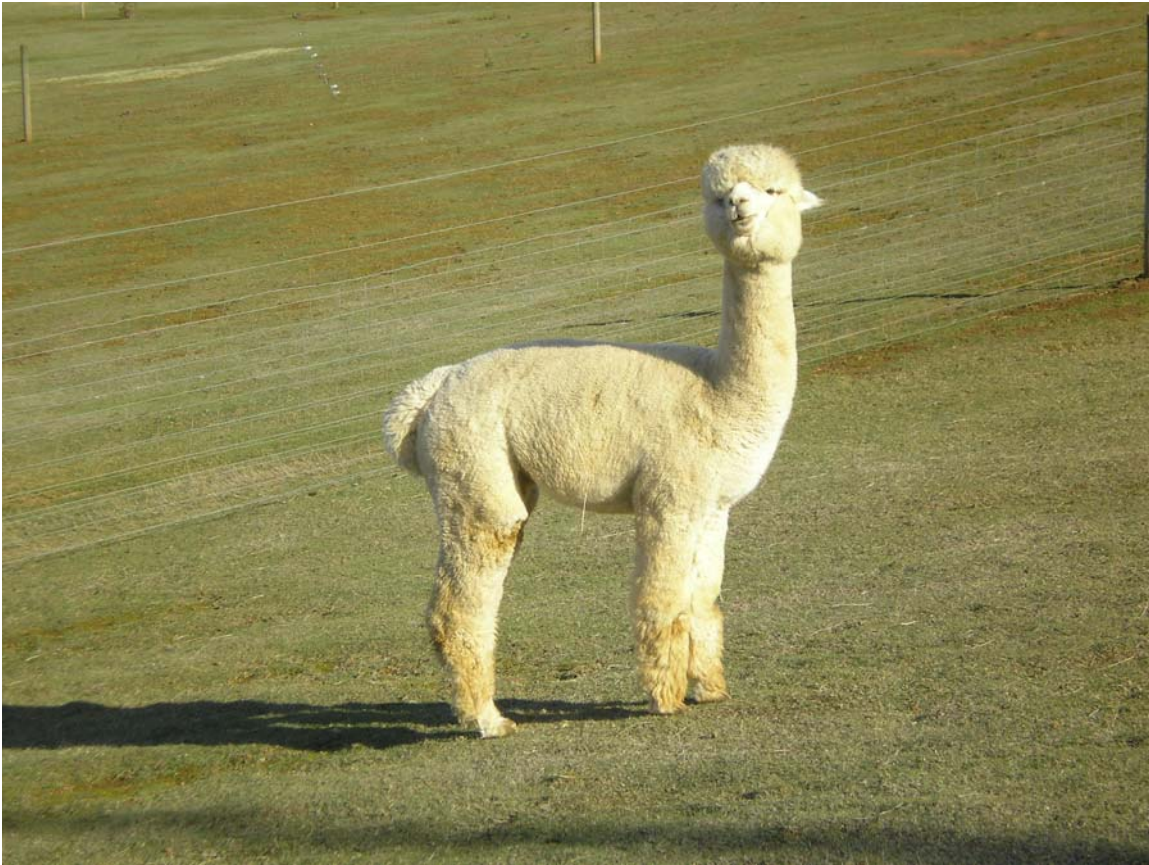

# Timberland Alpacas

## Hemingway's Hemiaccoyo Grand Slam

Grand Slam is a white, full Hemiaccoyo male with an impeccable pedigree that is strongly directed to Hemingway's genetics. A grandson of Victor and Sara's Sahara, Grand Slam's sire, Peruvian Hemingway, is the most renowned sire in our industry. His dam, Victor's Hemiaccoyo Valia, is herself a Champion. Grand Slam is TIMBERLAND ALPACAS' very last son from Hemingway, and is also one of the youngest Hemingway male offspring in the country. His dam, a Hemingway granddaughter, was very purposefully bred to her grandfather to create the perfect line breeding of Hemingway genetics. One look at his impressive size and presence, and it is evident that here is no loss of hybrid vigor in this young male. Grand Slam may be the only herd sire in this country that can boast those genetics. He is a fitting tribute to TIMBERLAND'S long and fruitful ownership of Hemingway, since TIMBERLAND owned the very first Hemingway male offspring in the U.S., and is now privileged to own

one of the very last. Grand Slam is just starting his breeding career. Like his sire, Grand Slam's powerful attributes include fineness and consistency of micron (17 at first and second shearings), strength of bone and conformation. Added as a huge bonus is the inheritance of staple length and physical size and presence of his dam, Victor's Valia, "Slam", as he is affectionately called, is one very impressive looking male. Show Record: 2007 AWE (Level V) 1<sup>st</sup> Full Fleece Senior Juvenile White Males (out of 9); 2008 AWE (Level V) 1<sup>st</sup> Full Fleece Yearling White Males (out of 13); 2008 CABA (Level IV) 3<sup>rd</sup> Full Fleece Yearling White Males (out of 13), 2009 Alpacalooza (Level V) 1<sup>st</sup> Full Fleece Two Year and Older White Males (out of 9), and finally, 2009 White Male Champion, Alpacalooza (out of 54). Slam will begin his breeding at TIMBERLAND this spring.